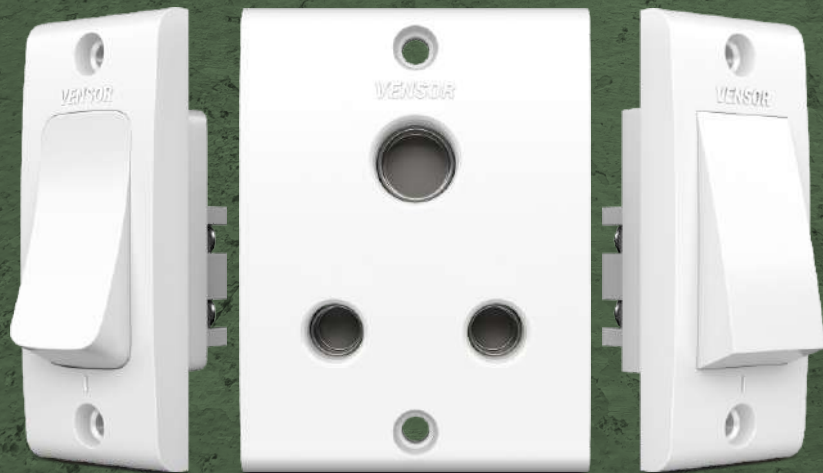

Afford your light better

Experience simplicity and reliability with Anzo, a range of non-modular switches that offer effortless control over your lighting and electrical appliances. Anzo switches are designed to provide a straightforward and dependable solution for your switch needs. With Anzo, you can enjoy a seamless switch experience that prioritizes functionality and ease of use.