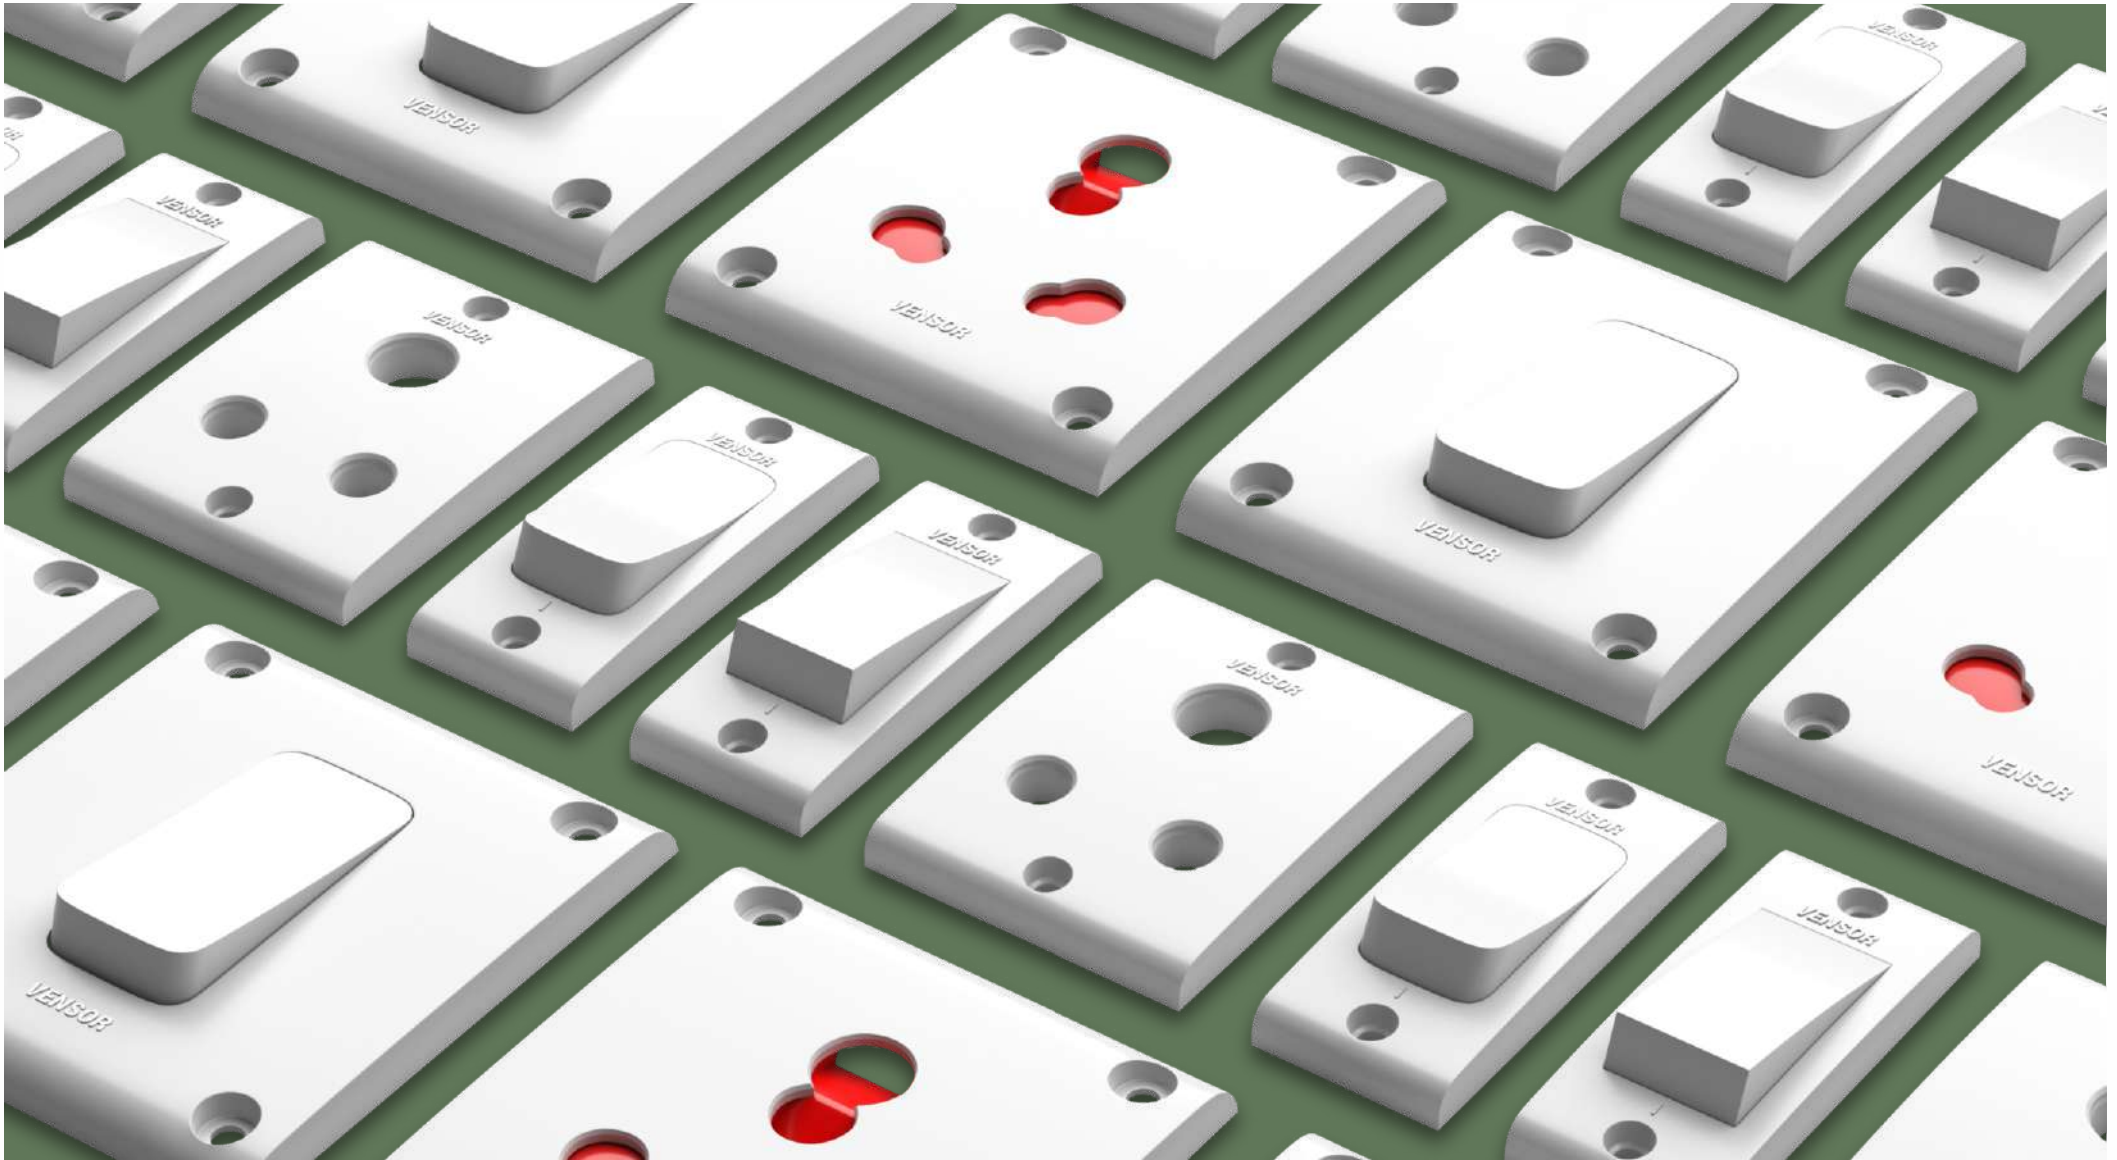

Afford your light better

Experience simplicity and reliability with Anzo, a range of non-modular switches that offer effortless control over your lighting and electrical appliances. Anzo switches are designed to provide a straightforward and dependable solution for your switch needs. With Anzo, you can enjoy a seamless switch experience that prioritizes functionality and ease of use.

Our Product, your Choice

Simplify your
Switch Experience.

CODE	ITEM	MRP ₹	WHITE	PKG
10A. ADON SWITCHES / INDICATOR				
91001	1 WAY SWITCH		36.00	20
91002	2 WAY SWITCH		57.00	20
91003	BELL PUSH		57.00	20
91004	INDICATOR		57.00	20

6 & 16A. 8 IN ONE

91058	8 IN ONE UNIVERSAL S.S. COMBINED with Indicator and Gang Box	550.00		05
-------	--	--------	--	----

D.P. SWITCH (PORCELAIN BASE)

91090	SURFACE D.P. SWITCH with Indicator (Extra Strong)	260.00		05
91091	FLUSH TYPE D.P. SWITCH with Indicator (Extra Strong)	260.00		05