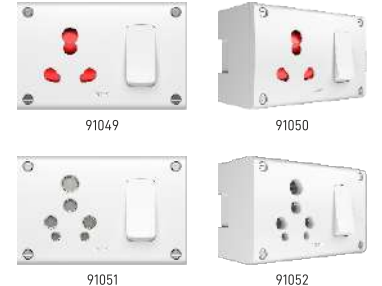

CODE	ITEM	MRP ₹	WHITE	PKG
10A. ARON SWITCHES / INDICATOR				
91005	1 WAY SWITCH		36.00	20
91006	2 WAY SWITCH		57.00	20
91007	BELL PUSH		57.00	20
91008	INDICATOR		57.00	20

CODE	ITEM	MRP ₹	WHITE	PKG
6A SOCKET				
91021	6A 3 PIN SOCKET		65.00	10

CODE	ITEM	MRP ₹	WHITE	PKG
TV SOCKET / TELE JACK / KIT KAT FUSE				
91023	MINI TV ANTENNA SOCKET		65.00	20
91034	MINI 2 LINE TELE JACK RJ-11		106.00	20
91035	MINI 10A KIT KAT FUSE		72.00	10

CODE	ITEM	MRP ₹	WHITE	PKG
ELECTRONIC DIMMERS / REGULATORS				
91026	MINI DIMMER		305.00	10
91027	MEDIUM DIMMER		371.00	10
91029	4 STEP FAN REGULATOR		388.00	10
91030	5 STEP FAN REGULATOR		442.00	10

CODE	ITEM	MRP ₹	WHITE	IRON GREY	PKG
10A. SWITCH SOCKET COMBINED					
91042	10A S.S. COMBINED with Indicator			138.00	10
91043	10A S.S. COMBINED with Indicator & Gang Box			178.00	10

CODE	ITEM	MRP ₹	WHITE	IRON GREY	PKG
20A. SWITCH / 6 & 16A. UNI. SOCKET					
91044	1 WAY SWITCH			155.00	10
91045	2 WAY SWITCH			201.00	10
91047	6 & 16A UNIVERSAL SOCKET with Safety Shutter			155.00	10
91048	6 & 16A TWIN 5 PIN SOCKET without Shutter			155.00	10

CODE	ITEM	MRP ₹	WHITE	IRON GREY	PKG
6 & 16A. 3 IN ONE					
91049	3 IN ONE UNIVERSAL S.S. COMBINED with Safety Shutter			264.00	05
91050	3 IN ONE UNIVERSAL S.S. COMBINED with Safety Shutter & Gang Box			298.00	05
91051	3 IN ONE TWIN 5 PIN S.S. COMBINED without Shutter			264.00	05
91052	3 IN ONE TWIN 5 PIN S.S. COMBINED without Shutter & with Gang Box			298.00	05