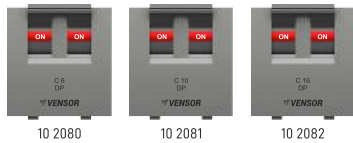

CODE	ITEM	MRP ₹	DAISY WHITE	IRON GREY/RICH BLACK	PKG
DOUBLE POLE MCB 240V ~ 50Hz (2 MODULE)					
10 2080	6A DOUBLE POLE MCB	571.00	657.00	6	
10 2081	10A DOUBLE POLE MCB	571.00	657.00	6	
10 2082	16A DOUBLE POLE MCB	571.00	657.00	6	
10 2083	20A DOUBLE POLE MCB	571.00	657.00	6	
10 2084	25A DOUBLE POLE MCB	571.00	657.00	6	
10 2085	32A DOUBLE POLE MCB	571.00	657.00	6