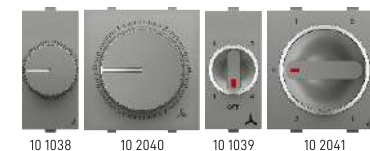

CODE	ITEM	MRP ₹	DAISY WHITE	IRON GREY/RICH BLACK	PKG
STEP FAN REGULATOR 240V ~ 50 Hz (1 & 2 MODULE)					
10 1038	ORO 4 STEP FAN REGULATOR Full Rotary	422.00	486.00	10	
10 2040	ORO 5 STEP FAN REGULATOR Full Rotary	470.00	540.00	10	
10 1039	VAYU 4 STEP FAN REGULATOR Full Rotary	410.00	471.00	10	
10 2041	VAYU 5 STEP FAN REGULATOR Full Rotary	458.00	528.00	10