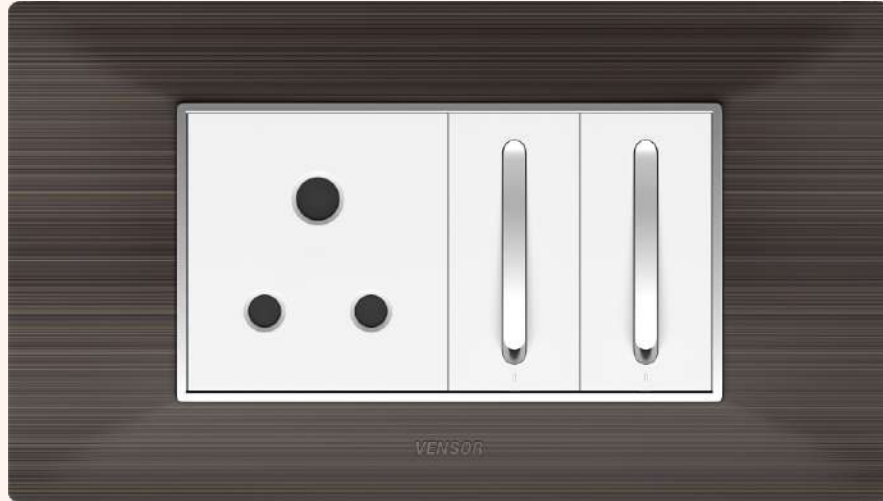

Satisfy your Needs
by **Vensor** Modular
Switches

Vinixa range of modular switches boast a sleek and contemporary design that adds a touch of sophistication to any interior. With clean lines, smooth finishes and a wide range of stylish colours, Vinixa switches effortlessly blend into your space, creating a cohesive and visually appealing look.