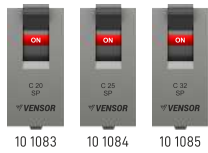

CODE	ITEM	MRP ₹	DAISY WHITE	IRON GREY/RICH BLACK	PKG
SINGLE POLE MCB 240V ~ 50Hz (1 MODULE)					
10 1080	6A SINGLE POLE MCB	248.00	293.00	12	
10 1081	10A SINGLE POLE MCB	248.00	293.00	12	
10 1082	16A SINGLE POLE MCB	248.00	293.00	12	
10 1083	20A SINGLE POLE MCB	248.00	293.00	12	
10 1084	25A SINGLE POLE MCB	248.00	293.00	12	
10 1085	32A SINGLE POLE MCB	248.00	293.00	12