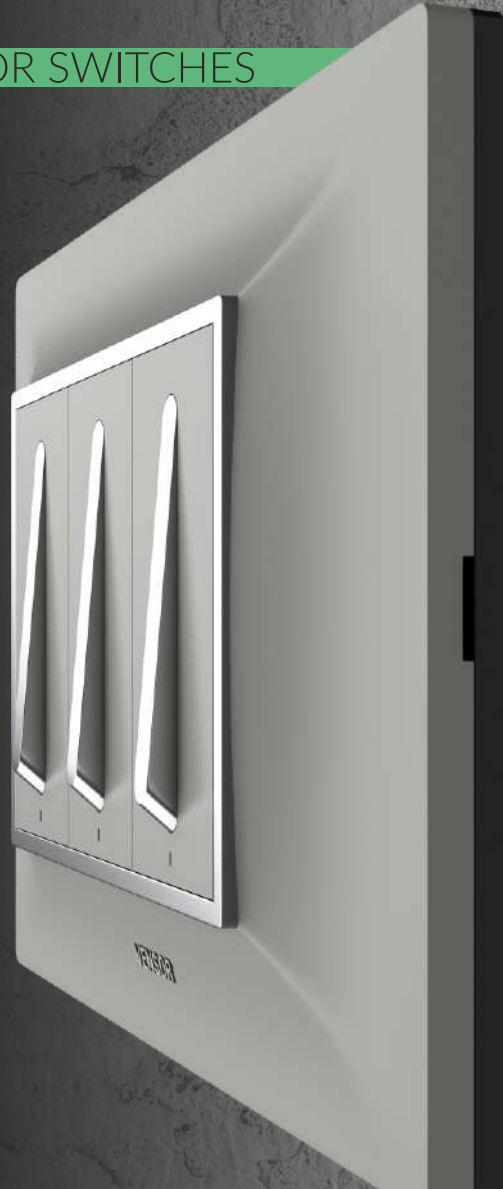

Sleep

Peacefully With **VENSOR SWITCHES**

Vinixa is not just about looks:

it's also about cutting-edge technology. The switches are engineered with advanced features to ensure superior performance and convenience. Vinixa brings the latest innovations to your fingertips.

VENSOR SWITCHES
to happier living

Durability and Safety: Vinixa understands the importance of durability and safety in electrical switches. That's why all Vinixa switches undergo rigorous testing to meet international safety standards. The switches are built with high-quality materials that are resistant to wear and tear, ensuring long-lasting performance. Vinixa also incorporates safety features such as childproof shutters, overload protection, and flame-resistant housing to provide you with peace of mind