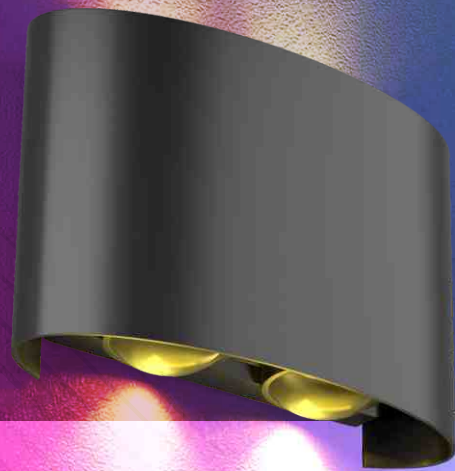

WALL LIGHT AURO BULKHEAD WALL LIGHT

75010	10W	-	≥ 0.9	100	6000K	-	110	IP65	170 x 65 x 48	-	460.00	50
75020	20W	-	≥ 0.9	100	6000K	-	110	IP65	210 x 95 x 60	-	675.00	50

OLIVE

UP DOWN WALL LIGHT

UP DOWN WALL LIGHT SERIES