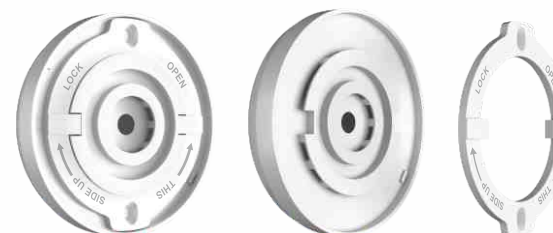

YUBA LED SURFACE LIGHT

18005	5	-	≥ 0.9	-	3000K	80	120	-	68 x 14	-	195.00	50
18005	5	-	≥ 0.9	-	6000K	80	120	-	68 x 14	-	195.00	50
18005	5	-	≥ 0.9	-	RED	80	120	-	68 x 14	-	195.00	50
18005	5	-	≥ 0.9	-	GREEN	80	120	-	68 x 14	-	195.00	50
18005	5	-	≥ 0.9	-	BLUE	80	120	-	68 x 14	-	195.00	50
18005	5	-	≥ 0.9	-	PINK	80	120	-	68 x 14	-	195.00	50