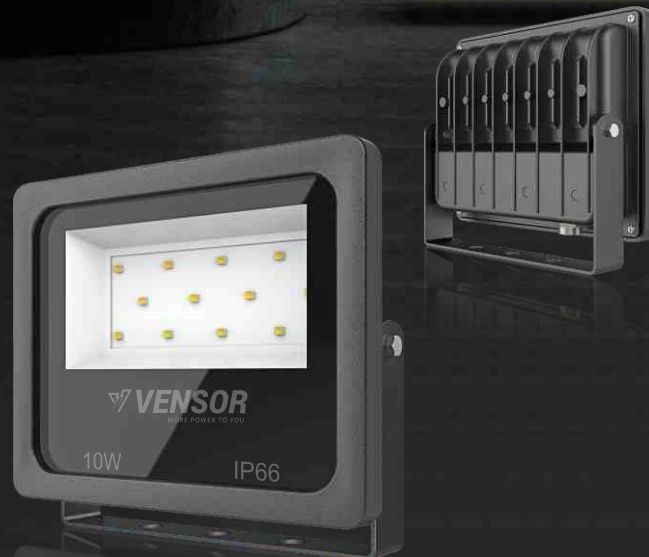

GLEAM
LED FLOOD LIGHT

The floodlights are exclusively designed with a high-performance electronic in-built driver and heat sink to provide a wide area of illumination. Thanks to the IP66 rating, the floodlights can be used as security lighting, landscape lighting, or to highlight architectural features. The die-cast metal body and high surge protection make light highly efficient floodlights.