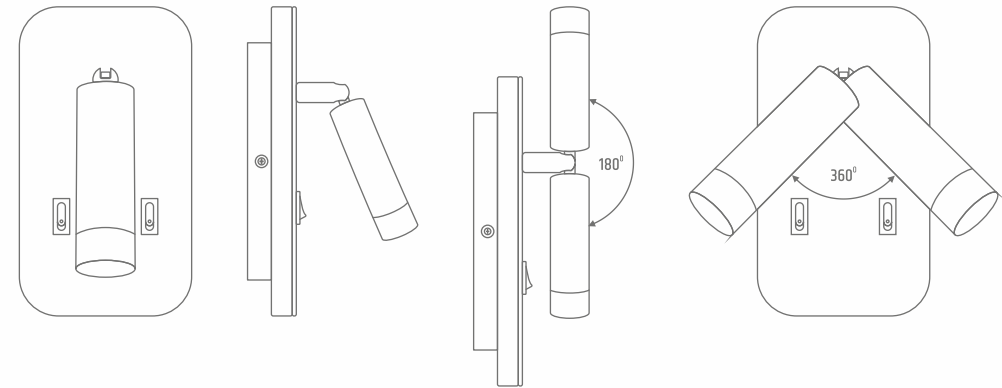

WALL LIGHT FUSSION BEDSIDE LED WALL LIGHT

ITEM CODE	WATTAGE	OPERAT. VOLTAGE	POWER FACTOR	LUMEN OUTPUT	COLOUR TEMP.	CRI	BEAM ANGLE	IP	DIMENSIONS IN MM	CUT OUT DIMENS. IN MM	MRP	PKG
74306	3+6W	-	≥ 0.9	-	3000K	-	120	IP20	104 x 116 x 182	-	3850.00	20