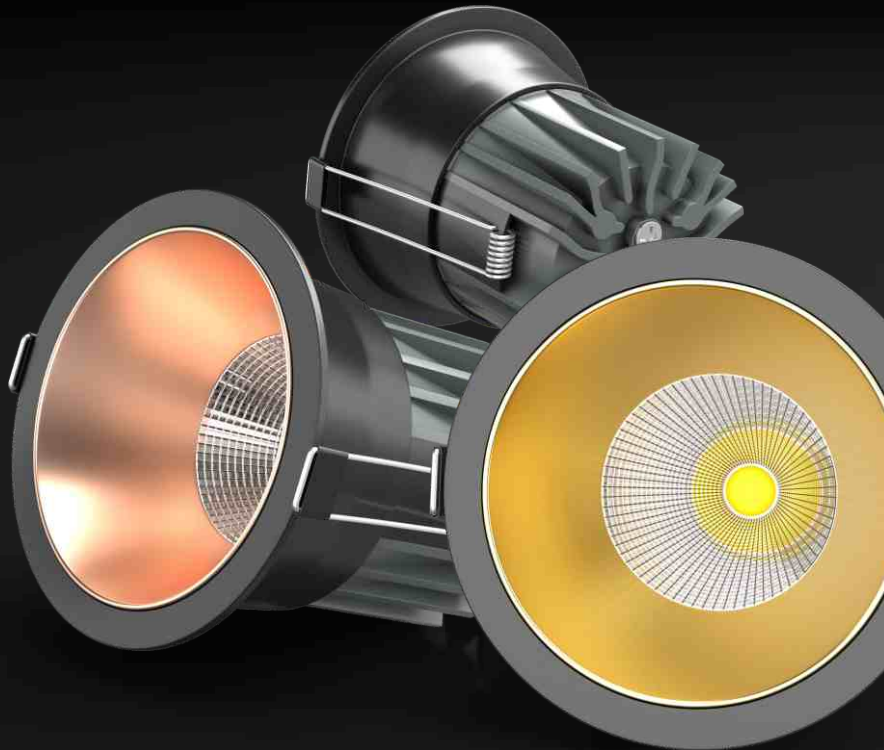

PIXEL

DEEP COB SPOT LIGHT

A brilliantly crafted masterpiece, PIXEL Deep COB Spot Light lets you create a spectacular ambience for your personal space. The 4 beautiful inner reflector colors-Black, Gold, Rose Gold & Silver chrome lend the downlight an unmatched appearance.

COB SPOT LIGHTS PIXEL DEEP COB SPOT LIGHT

ITEM CODE	WATTAGE	OPERAT. VOLTAGE	POWER FACTOR	LUMEN OUTPUT	COLOUR TEMP.	CRI	BEAM ANGLE	IP	DIMENSIONS IN MM	CUT OUT DIMENS.IN MM	MRP	PKG
41007	7	85-285V	≥ 0.9	-	3000K	80	38	-	62 x 62	55	1156.00	50
41007	7	85-285V	≥ 0.9	-	4000K	80	38	-	62 x 62	55	1156.00	50
41007	7	85-285V	≥ 0.9	-	6000K	80	38	-	62 x 62	55	1156.00	50
41012	12	85-285V	≥ 0.9	-	3000K	80	38	-	85 x 80	75	1535.00	40
41012	12	85-285V	≥ 0.9	-	4000K	80	38	-	85 x 80	75	1535.00	40
41012	12	85-285V	≥ 0.9	-	6000K	80	38	-	85 x 80	75	1535.00	40

Note : Available in different colour reflector : Gold | Silver | Rose Gold | Titanium Black

▲
Titanium Black Reflector