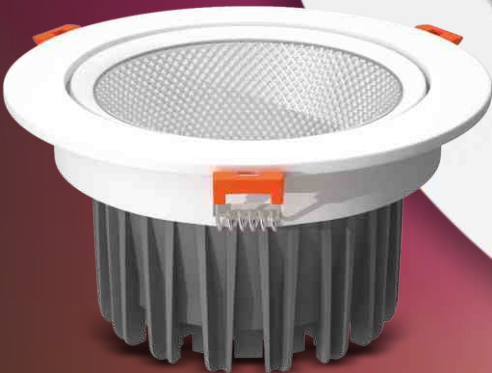

LUMAX

COB SPOT LIGHT

Create an oasis of beautiful glow with LUMAX Fixed COB Lights. Easy to install, they are the perfect fit for are laxing ambience washed in gleaming lighting.